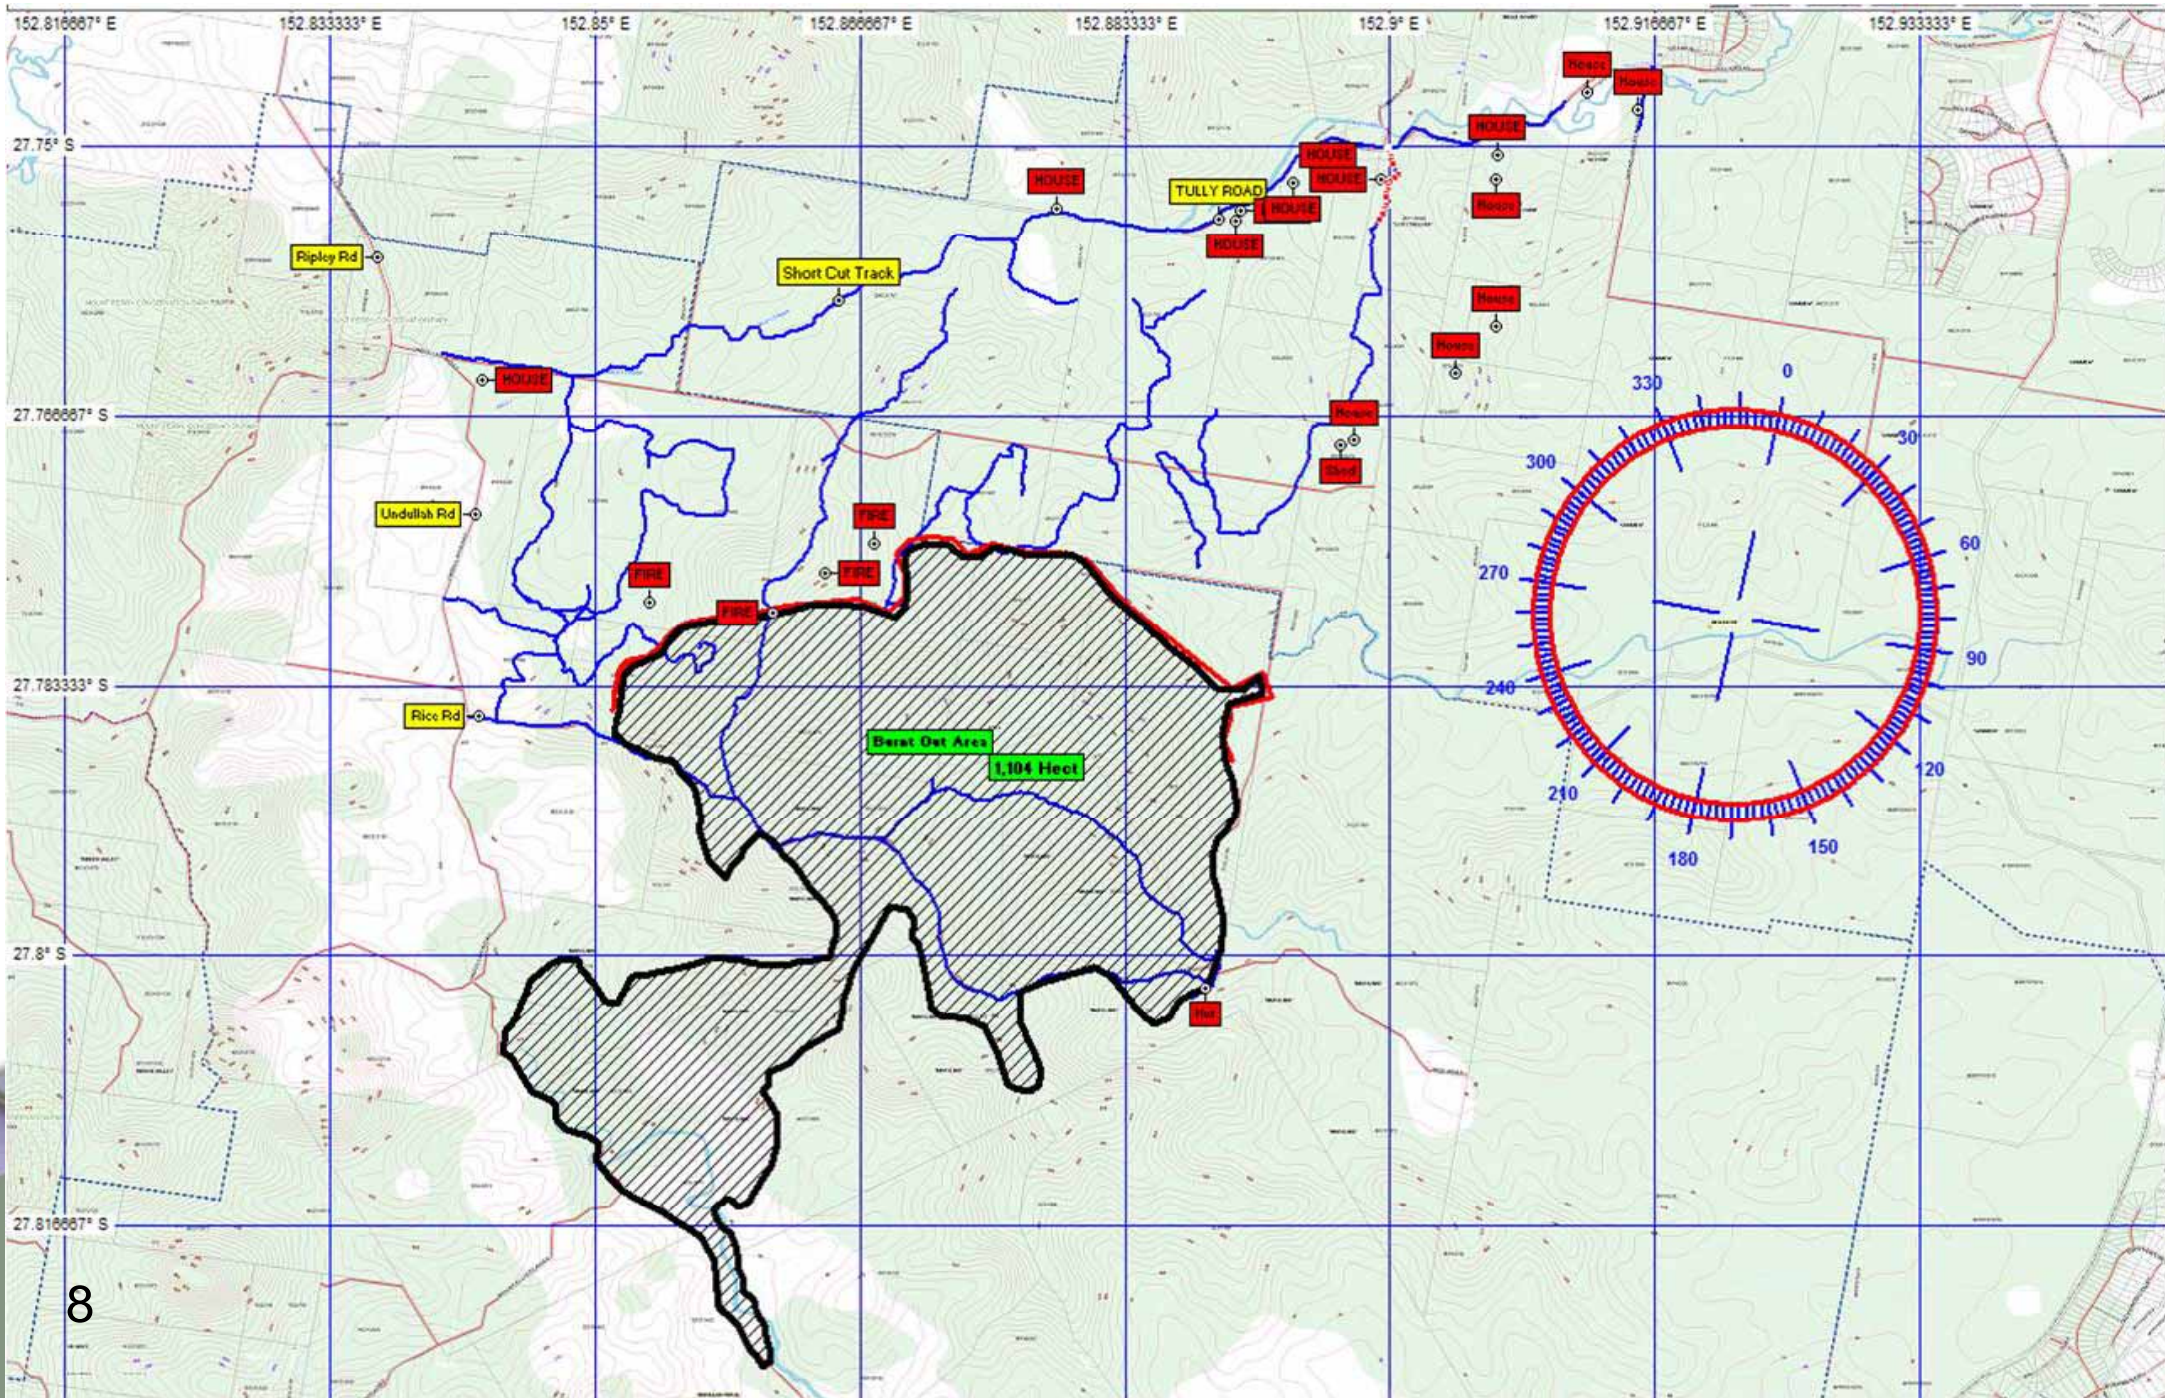

# GPS / Mapping Technology

# A map made from A-TOM data in Ozi-explorer (1,104 hectare Fire)